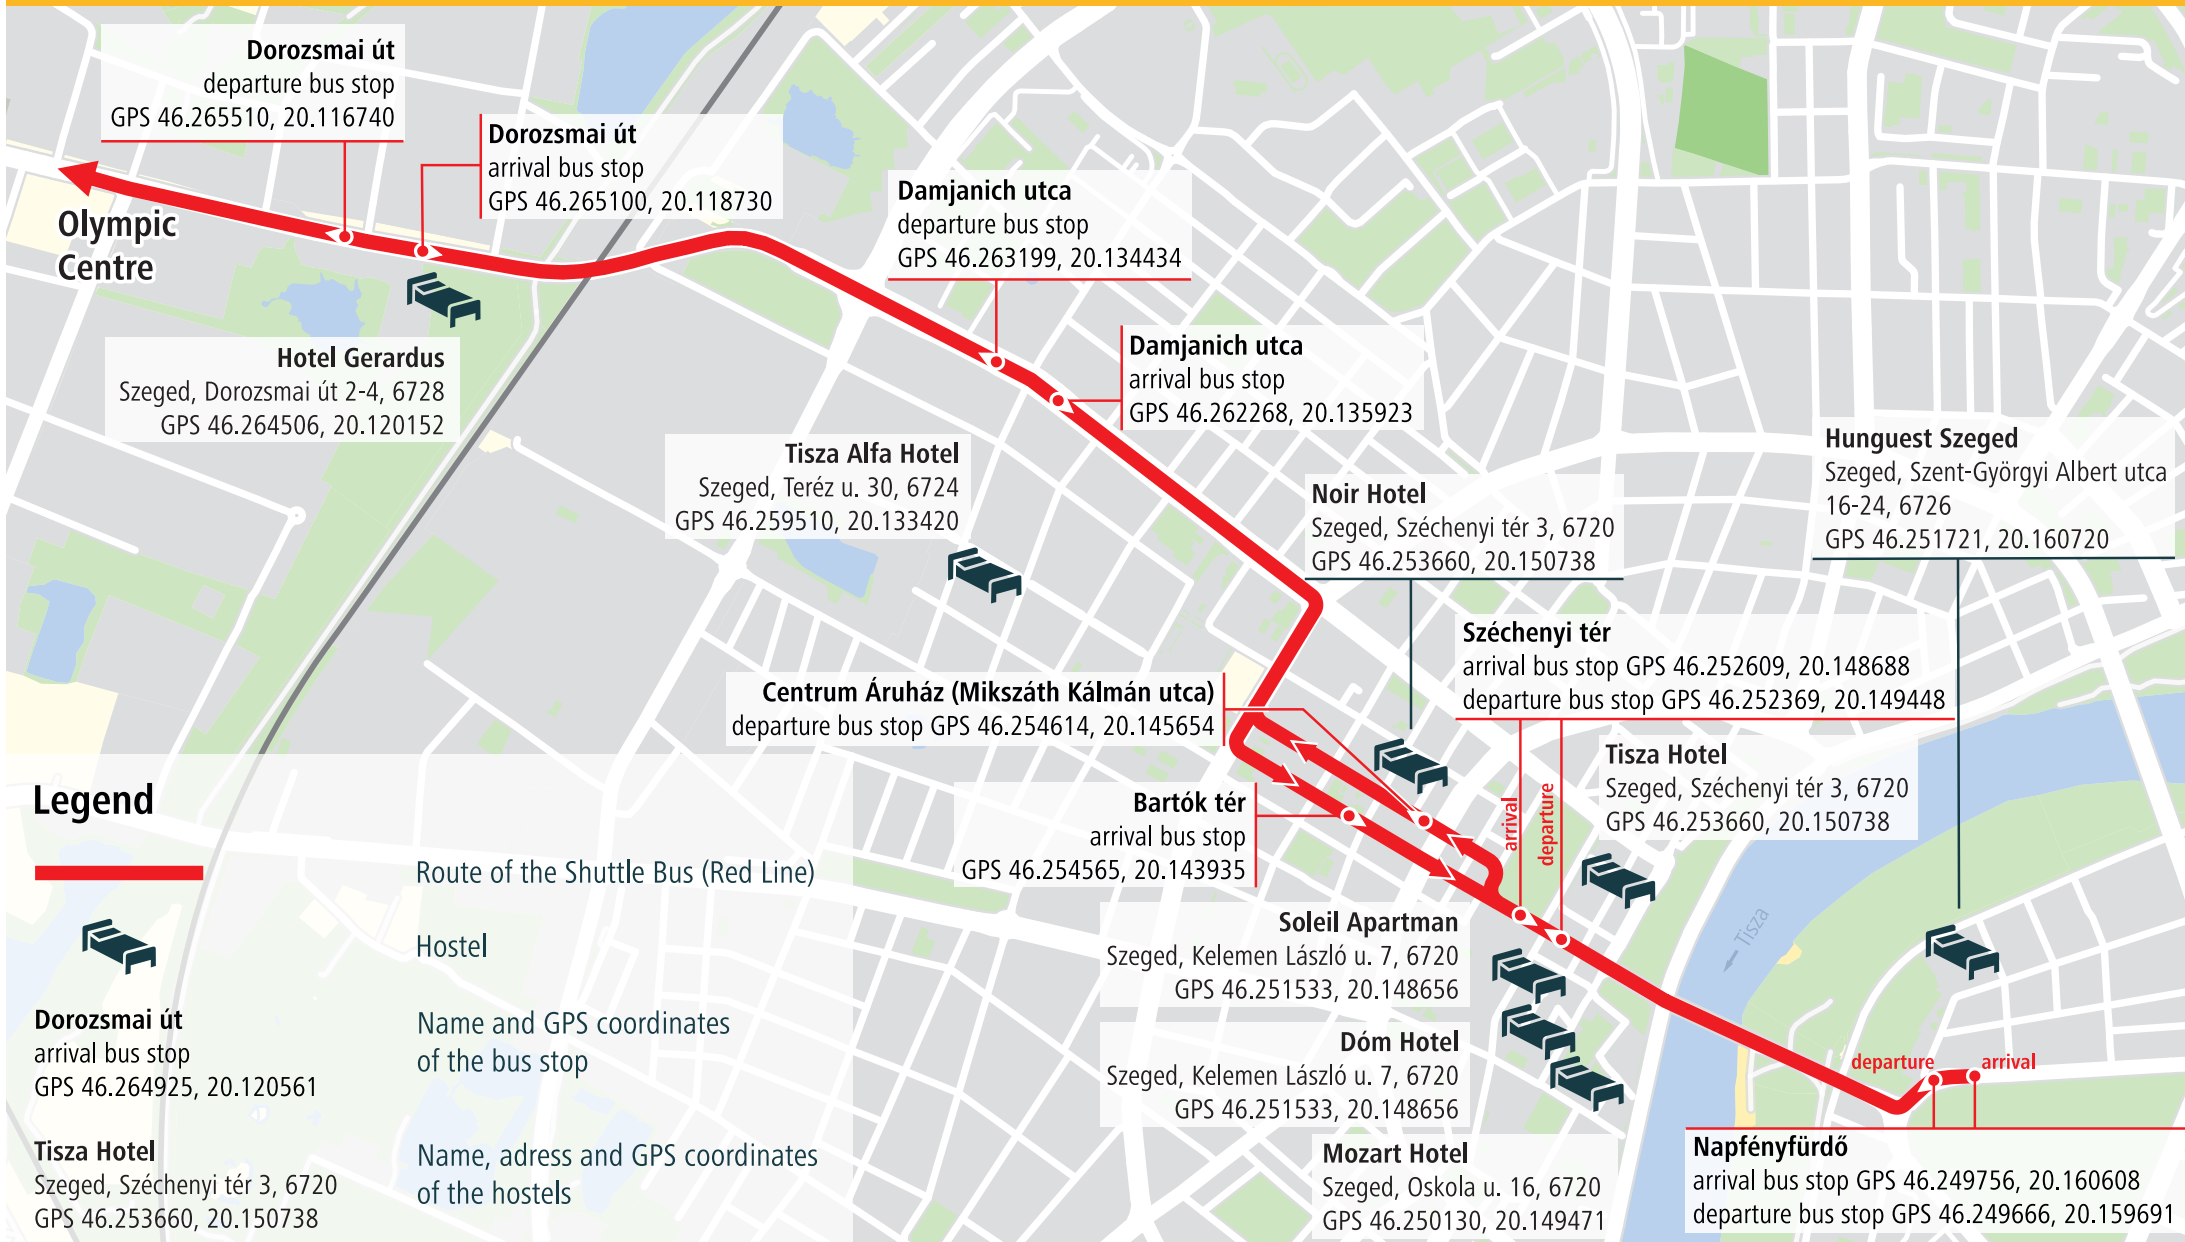

SHUTTLE BUS ROUTE MAP – BLUE LINE

ICF CANOE SPRINT WORLD CUP
AND PARACANOE
WORLD CHAMPIONSHIPS

Legend

Route of the Shuttle Bus (Blue Line)

Hostel

Földvári utca

arrival bus stop GPS 46.249440, 20.142980
departure bus stop GPS 46.249043, 20.142021

Name and GPS coordinates
of the bus stop

Piano Hotel

Szeged, Petőfi Sándor sgrt. 4, 6722
GPS 46.249883, 20.144014

Name, address and GPS coordinates
of the hostels

SHUTTLE BUS ROUTE MAP – RED LINE

ICF CANOE SPRINT WORLD CUP
AND PARACANOE
WORLD CHAMPIONSHIPS

Legend

Route of the Shuttle Bus (Red Line)

Hostel

Dorozsmai út
arrival bus stop
GPS 46.264925, 20.120561

Name and GPS coordinates
of the bus stop

Tisza Hotel
Szeged, Széchenyi tér 3, 6720
GPS 46.253660, 20.150738

Name, adress and GPS coordinates
of the hostels

SHUTTLE BUS ROUTE MAP – GREEN LINE

ICF CANOE SPRINT WORLD CUP
AND PARACANOE
WORLD CHAMPIONSHIPS