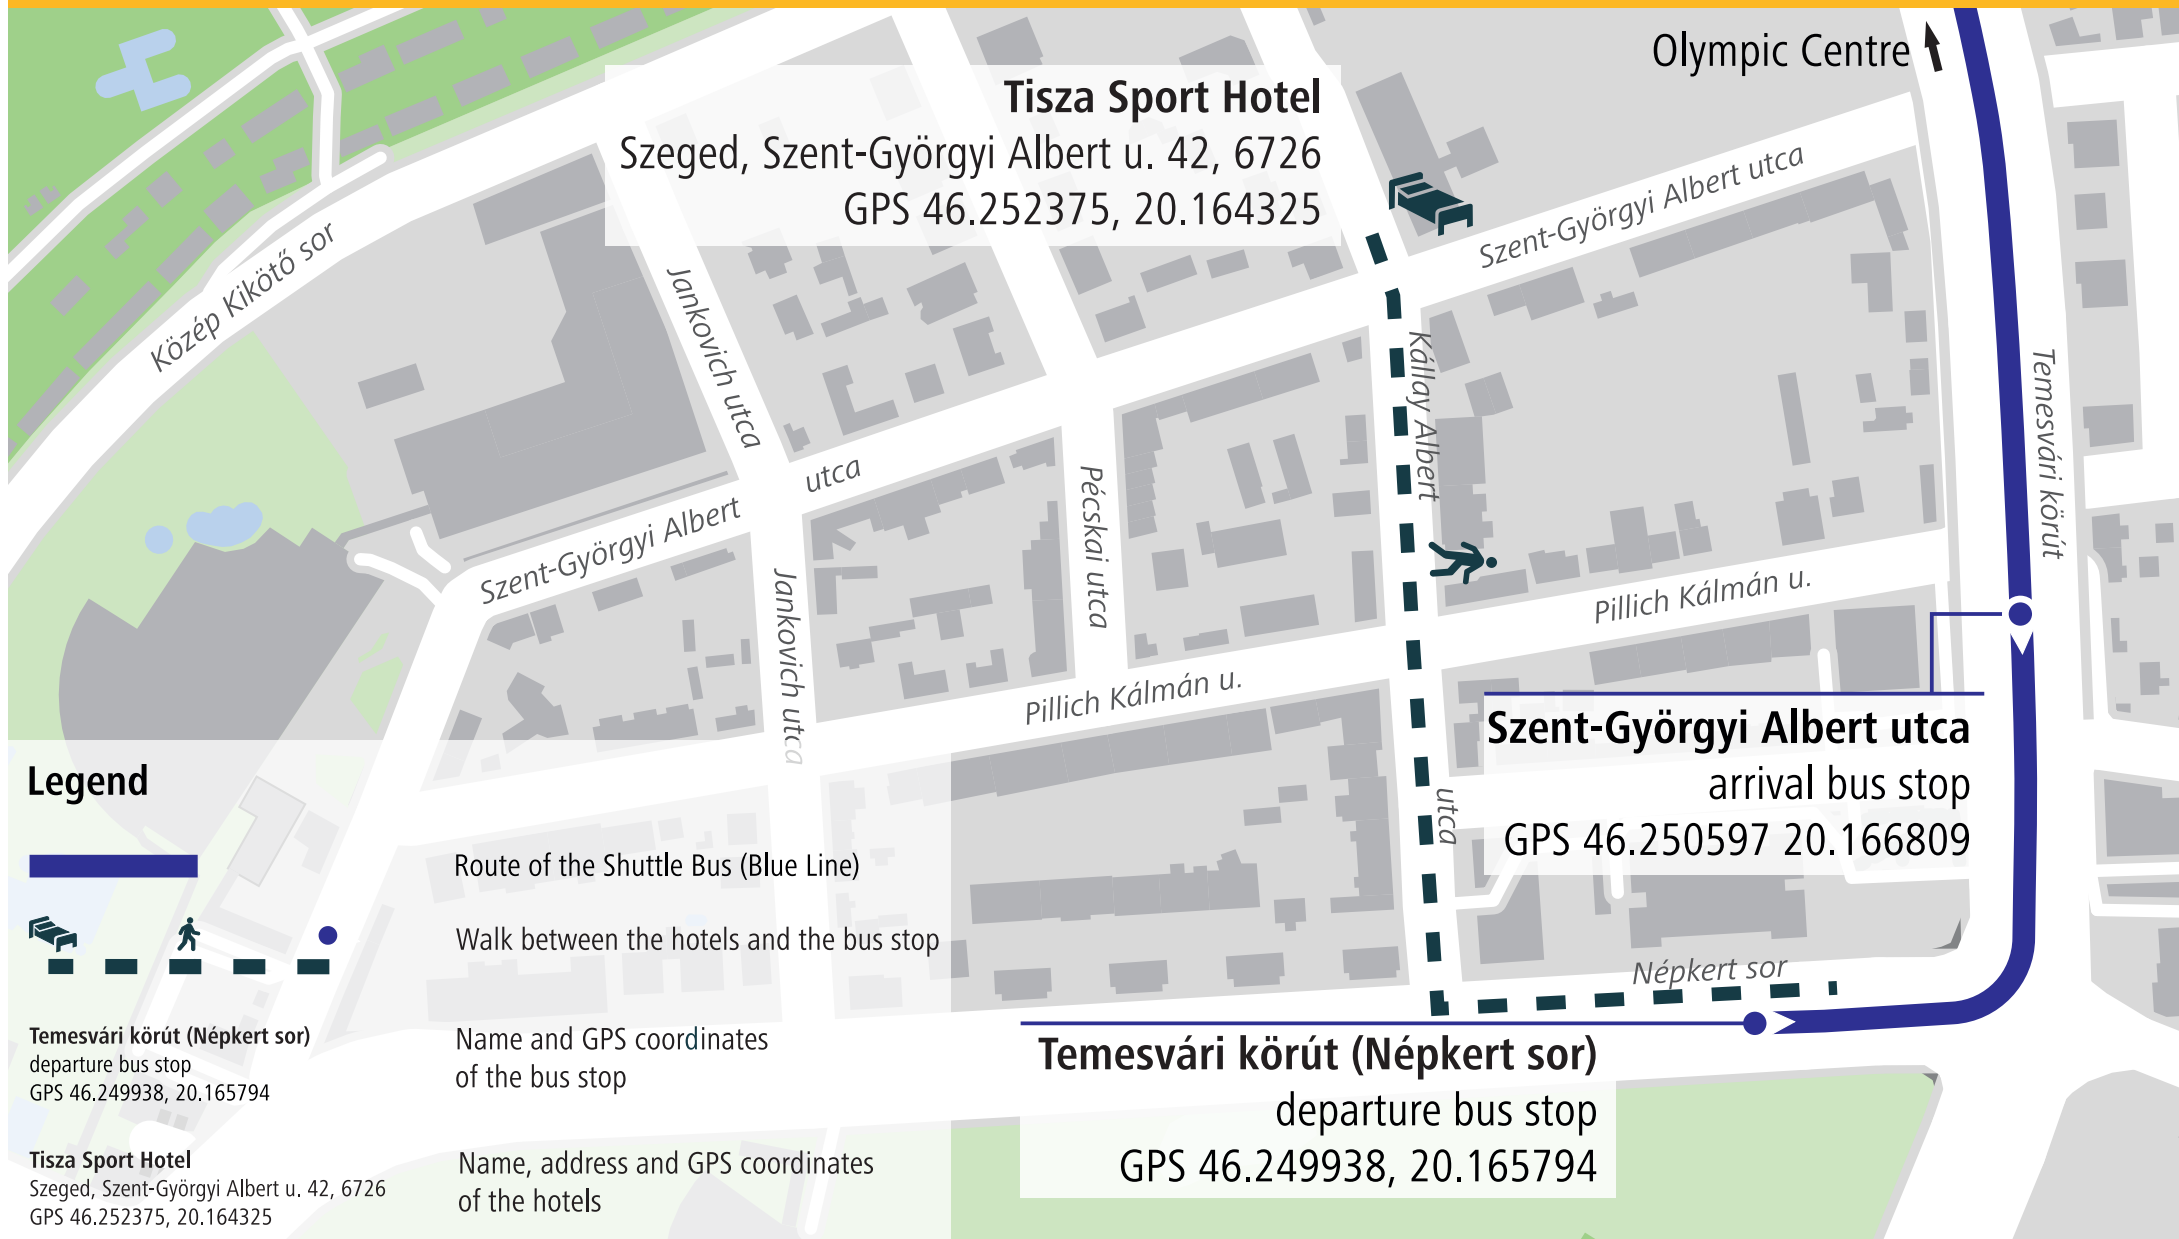

WALKING ROUTE MAP – HOTEL TISZA SPORT

ICF CANOE SPRINT WORLD CUP
AND PARACANOE
WORLD CHAMPIONSHIPS

Tisza Sport Hotel
Szeged, Szent-Györgyi Albert u. 42, 6726
GPS 46.252375, 20.164325

Olympic Centre ↑

Szent-Györgyi Albert utca
arrival bus stop
GPS 46.250597 20.166809

Temesvári körút (Népkert sor)
departure bus stop
GPS 46.249938, 20.165794

Legend

- Route of the Shuttle Bus (Blue Line)
- Walk between the hotels and the bus stop
- Name and GPS coordinates of the bus stop
- Name, address and GPS coordinates of the hotels

WALKING ROUTE MAP – HOTEL ILLÉS AND NOVOTEL

ICF CANOE SPRINT WORLD CUP
AND PARACANOE
WORLD CHAMPIONSHIPS

Legend

Temesvári körút (Népkert sor)
departure bus stop
GPS 46.249938, 20.165794

Novotel Szeged
Szeged, Maros u. 1, 6721
GPS 46.256118, 20.156738

← Olympic Centre

WALKING ROUTE MAP – VÉN DIÓFA VENDÉGHÁZ

ICF CANOE SPRINT WORLD CUP
AND PARACANOE
WORLD CHAMPIONSHIPS