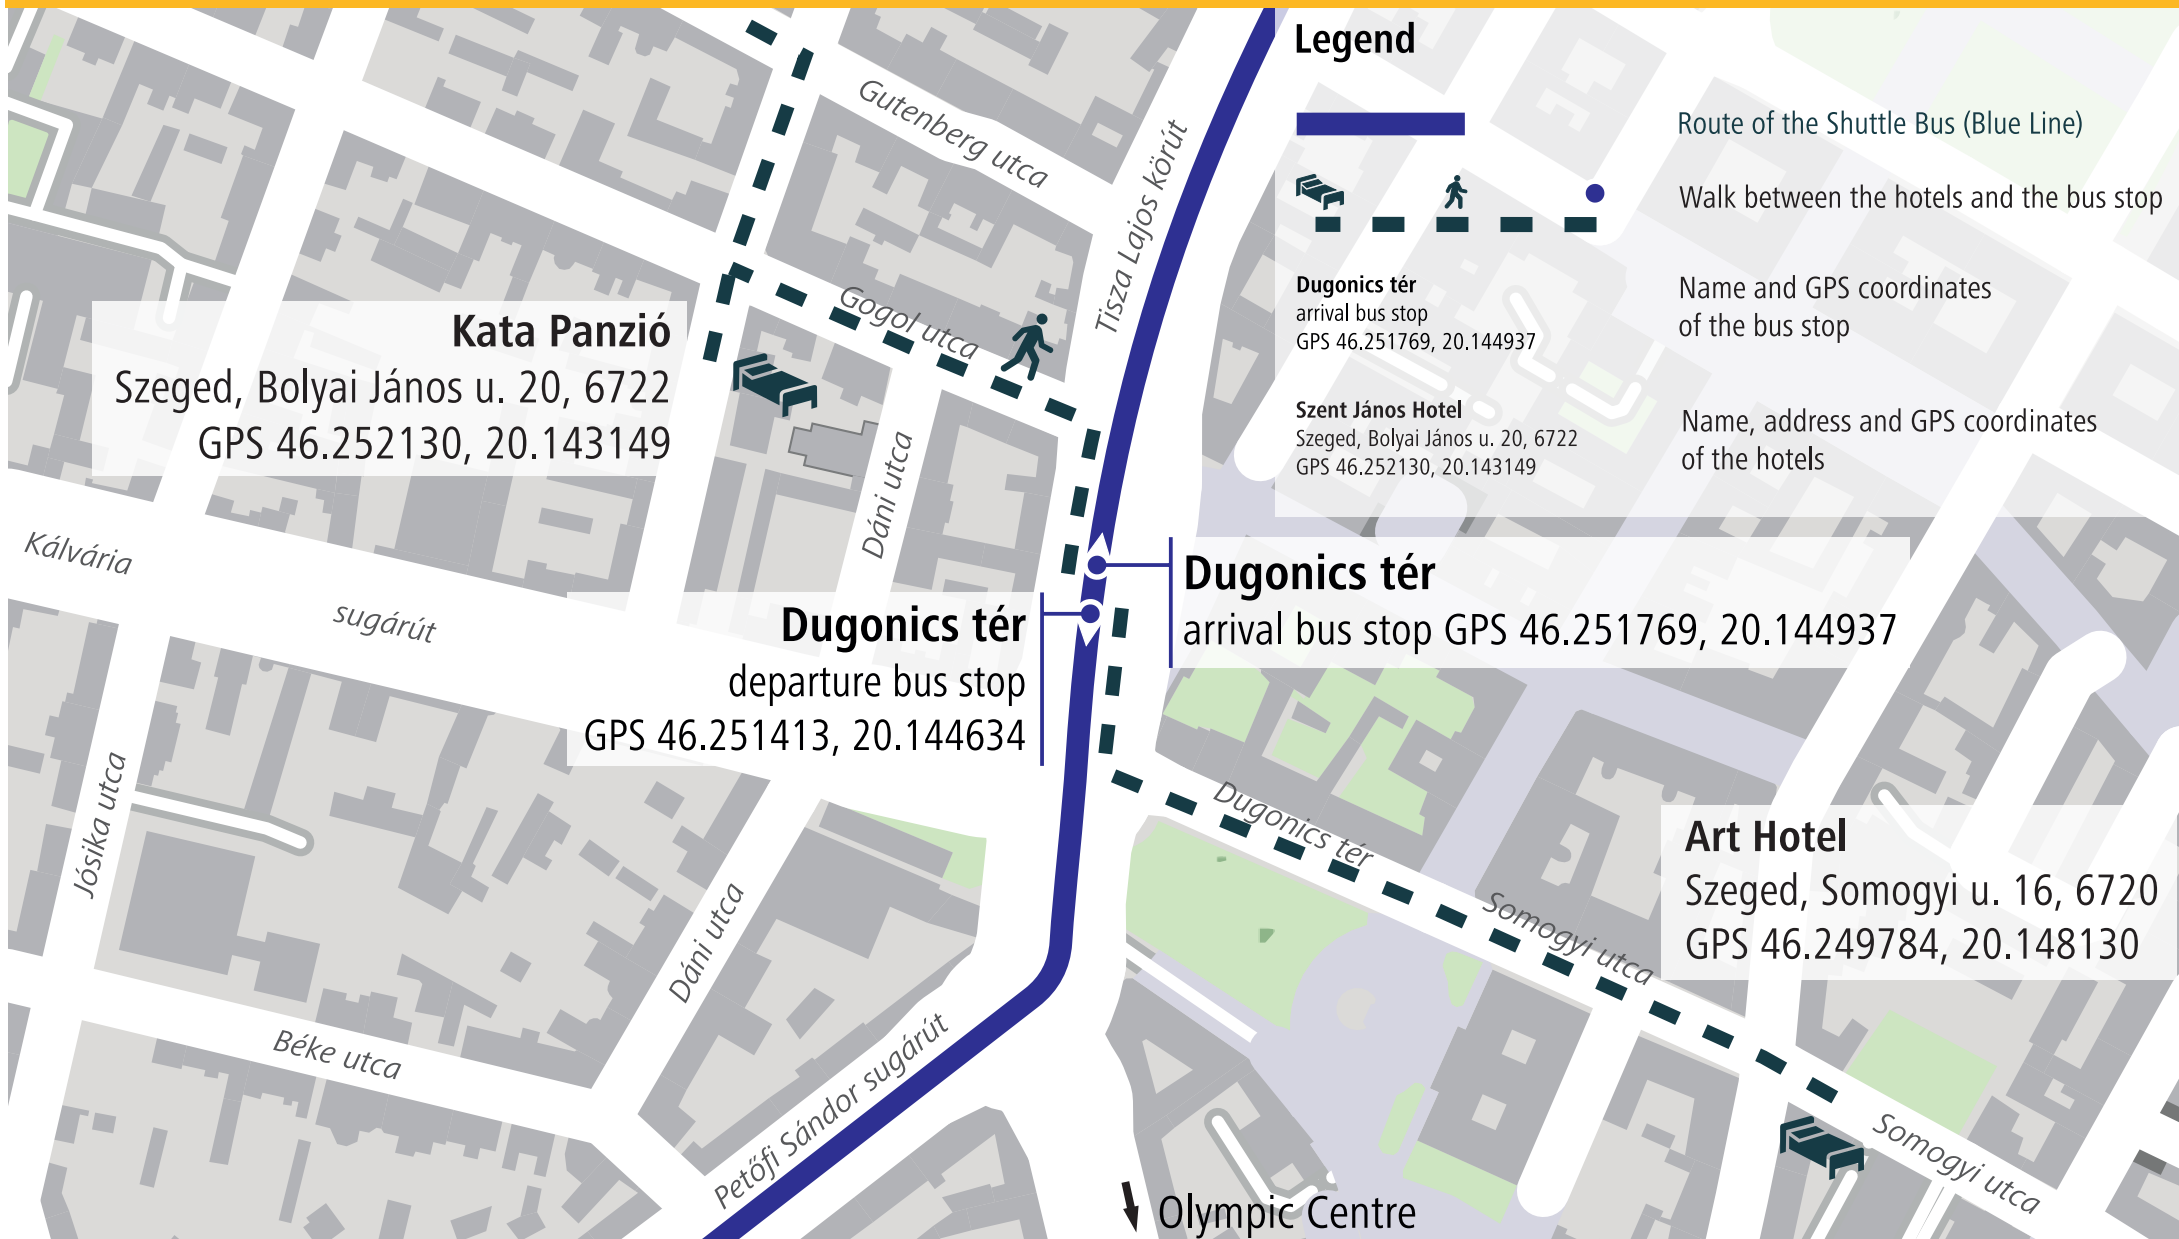

WALKING ROUTE MAP – HOTEL TISZA SPORT

ICF CANOE SPRINT WORLD CUP
AND PARACANOE
WORLD CHAMPIONSHIPS

Tisza Sport Hotel
Szeged, Szent-Györgyi Albert u. 42, 6726
GPS 46.252375, 20.164325

Olympic Centre ↑

Szent-Györgyi Albert utca
arrival bus stop
GPS 46.250597 20.166809

WALKING ROUTE MAP – HOTEL ILLÉS AND NOVOTEL

ICF CANOE SPRINT WORLD CUP
AND PARACANOE
WORLD CHAMPIONSHIPS

Legend

Temesvári körút (Népkert sor)
departure bus stop
GPS 46.249938, 20.165794

Novotel Szeged
Szeged, Maros u. 1, 6721
GPS 46.256118, 20.156738

Novotel Szeged
Szeged, Maros u. 1, 6721
GPS 46.256118, 20.156738

Olympic
Centre

Glattfelder tér
departure bus stop
GPS 46.255972, 20.15625

Háló utca
departure bus stop
GPS 46.256911, 20.16158

Illés Hotel
Szeged, Maros u. 37, 6721
GPS 46.258021, 20.162475

Háló utca
arrival bus stop
GPS 46.257263, 20,162835

WALKING ROUTE MAP – HOTEL SZENT JÁNOS AND KATA PANZIÓ

ICF CANOE SPRINT WORLD CUP
AND PARACANOE
WORLD CHAMPIONSHIPS

Legend

Route of the Shuttle Bus (Blue Line)