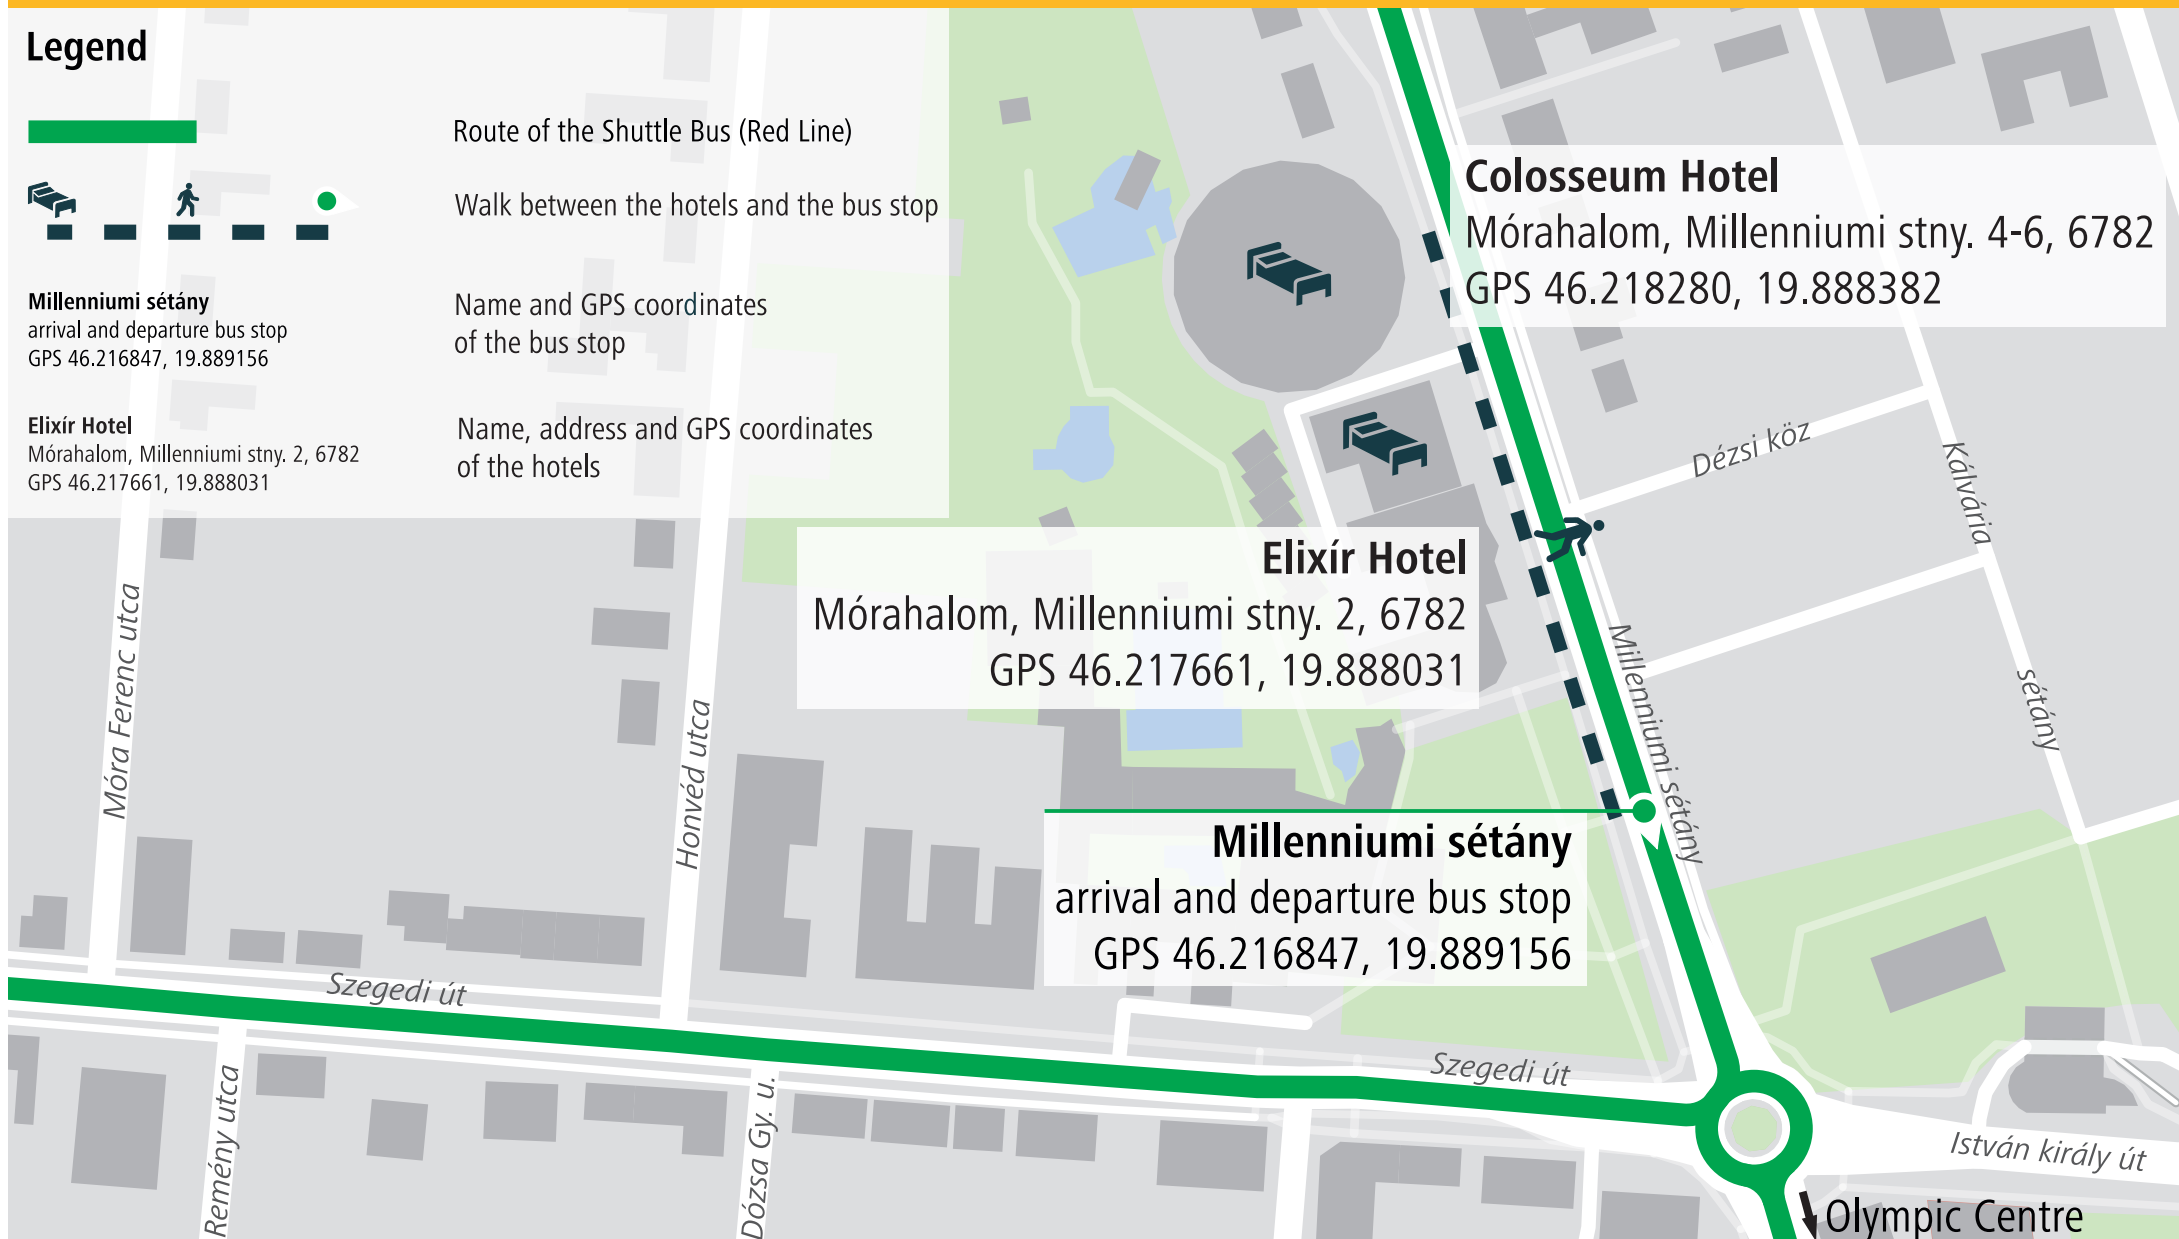

arrival and departure bus stop
GPS 46.216847, 19.889156

Name and GPS coordinates
of the bus stop

Elixir Hotel

Mórahalom, Millenniumi stny. 2, 6782
GPS 46.217661, 19.888031

Name, address and GPS coordinates
of the hotels

Colosseum Hotel

Mórahalom, Millenniumi stny. 4-6, 6782
GPS 46.218280, 19.888382

Elixir Hotel

Mórahalom, Millenniumi stny. 2, 6782
GPS 46.217661, 19.888031

Millenniumi sétány

arrival and departure bus stop
GPS 46.216847, 19.889156

WALKING ROUTE MAP – HOTEL FORRÓ

ICF CANOE SPRINT WORLD CUP
AND PARACANOE
WORLD CHAMPIONSHIPS

Legend

Route of the Shuttle Bus (Red Line)

Walk between the hotels and the bus stop

Röszkei elágazás
departure bus stop
GPS 46.199320, 20.015326

Olympic Centre

Röszkei elágazás
arrival bus stop
GPS 46.199343, 20.014939

Forró Fogadó
Röszke, I. körzet 4, 6758
GPS 46.198873, 20.013741