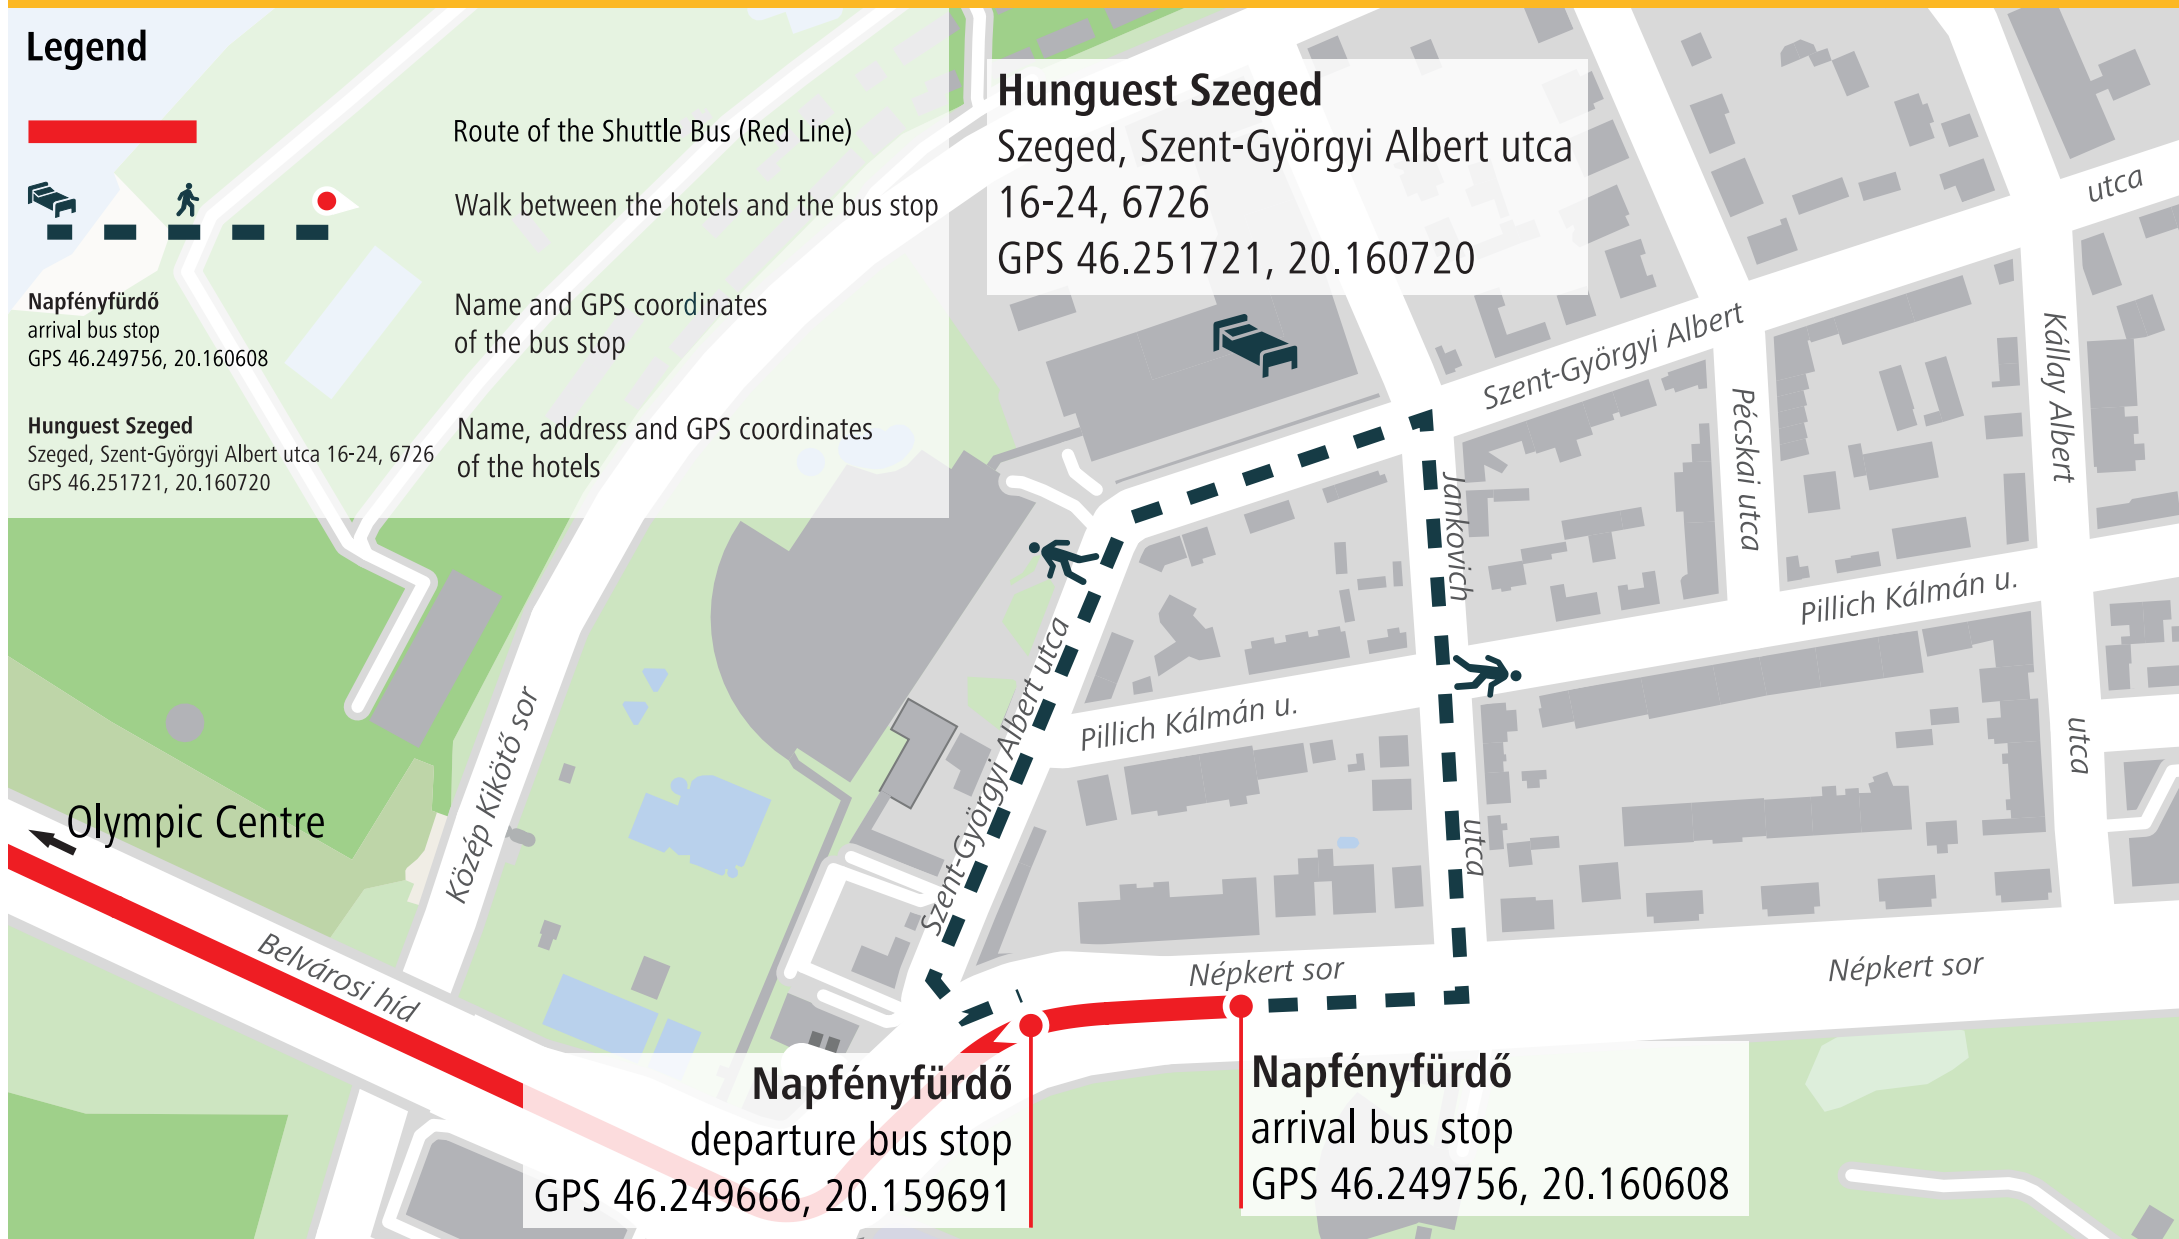

WALKING ROUTE MAP – HUNGUEST HOTEL SZEGED

ICF CANOE SPRINT WORLD CUP
AND PARACANOE
WORLD CHAMPIONSHIPS

Legend

Route of the Shuttle Bus (Red Line)

Walk between the hotels and the bus stop

Napfényfürdő
arrival bus stop
GPS 46.249756, 20.160608

Name and GPS coordinates
of the bus stop

Hunguest Szeged
Szeged, Szent-Györgyi Albert utca 16-24, 6726
GPS 46.251721, 20.160720

Name, address and GPS coordinates
of the hotels

Hunguest Szeged
Szeged, Szent-Györgyi Albert utca
16-24, 6726
GPS 46.251721, 20.160720

ICF CANOE SPRINT WORLD CUP
AND PARACANOE
WORLD CHAMPIONSHIPS

Legend

Route of the Shuttle Bus (Red Line)

Walk between the hotels and the bus stop

Széchenyi tér
arrival bus stop GPS 46.252609, 20.148688
departure bus stop GPS 46.252751, 20.148510

WALKING ROUTE MAP – HOTEL TISZA ALFA

ICF CANOE SPRINT WORLD CUP
AND PARACANOE
WORLD CHAMPIONSHIPS

Legend

Route of the Shuttle Bus (Red Line)

Walk between the hotels and the bus stop

Damjanich utca
arrival bus stop
GPS 46.262268, 20.135923