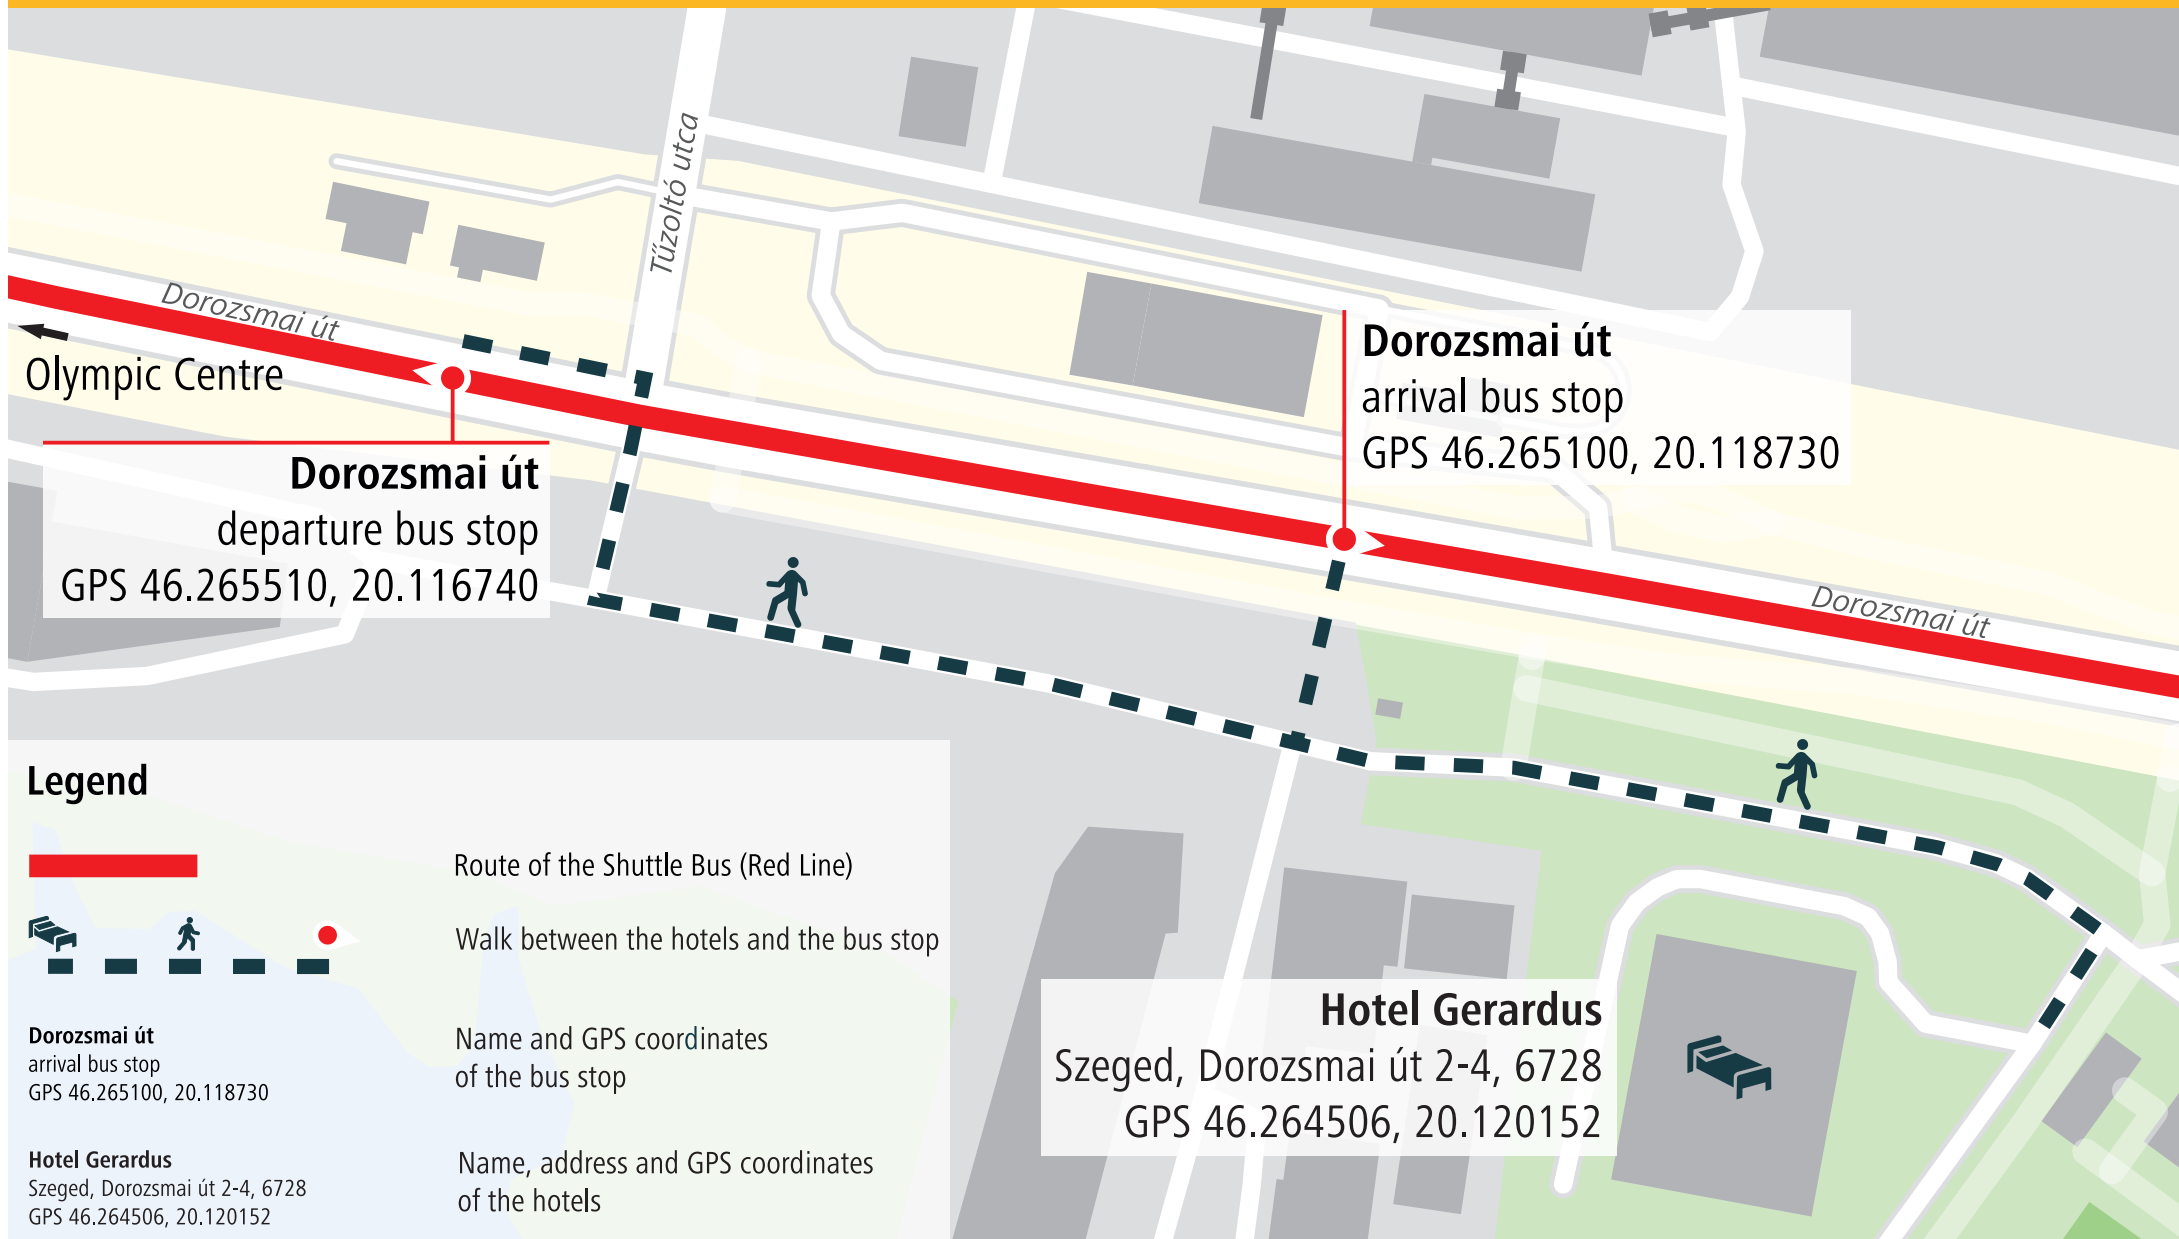

WALKING ROUTE MAP – HOTEL TISZA ALFA

ICF CANOE SPRINT WORLD CUP
AND PARACANOE
WORLD CHAMPIONSHIPS

Legend

Route of the Shuttle Bus (Red Line)

Walk between the hotels and the bus stop

Damjanich utca
arrival bus stop
GPS 46.262268, 20.135923

Name and GPS coordinates
of the bus stop

Tisza Alfa Hotel
Szeged, Teréz u. 30, 6724
GPS 46.259548, 20.133378

Name, address and GPS coordinates
of the hotels

WALKING ROUTE MAP – HOTEL GERARDUS

ICF CANOE SPRINT WORLD CUP
AND PARACANOE
WORLD CHAMPIONSHIPS

Legend

Route of the Shuttle Bus (Red Line)

Walk between the hotels and the bus stop

Dorozsmai út
arrival bus stop
GPS 46.265100, 20.118730

Name and GPS coordinates
of the bus stop

Hotel Gerardus
Szeged, Dorozsmai út 2-4, 6728
GPS 46.264506, 20.120152

Name, address and GPS coordinates
of the hotels

Hotel Gerardus
Szeged, Dorozsmai út 2-4, 6728
GPS 46.264506, 20.120152