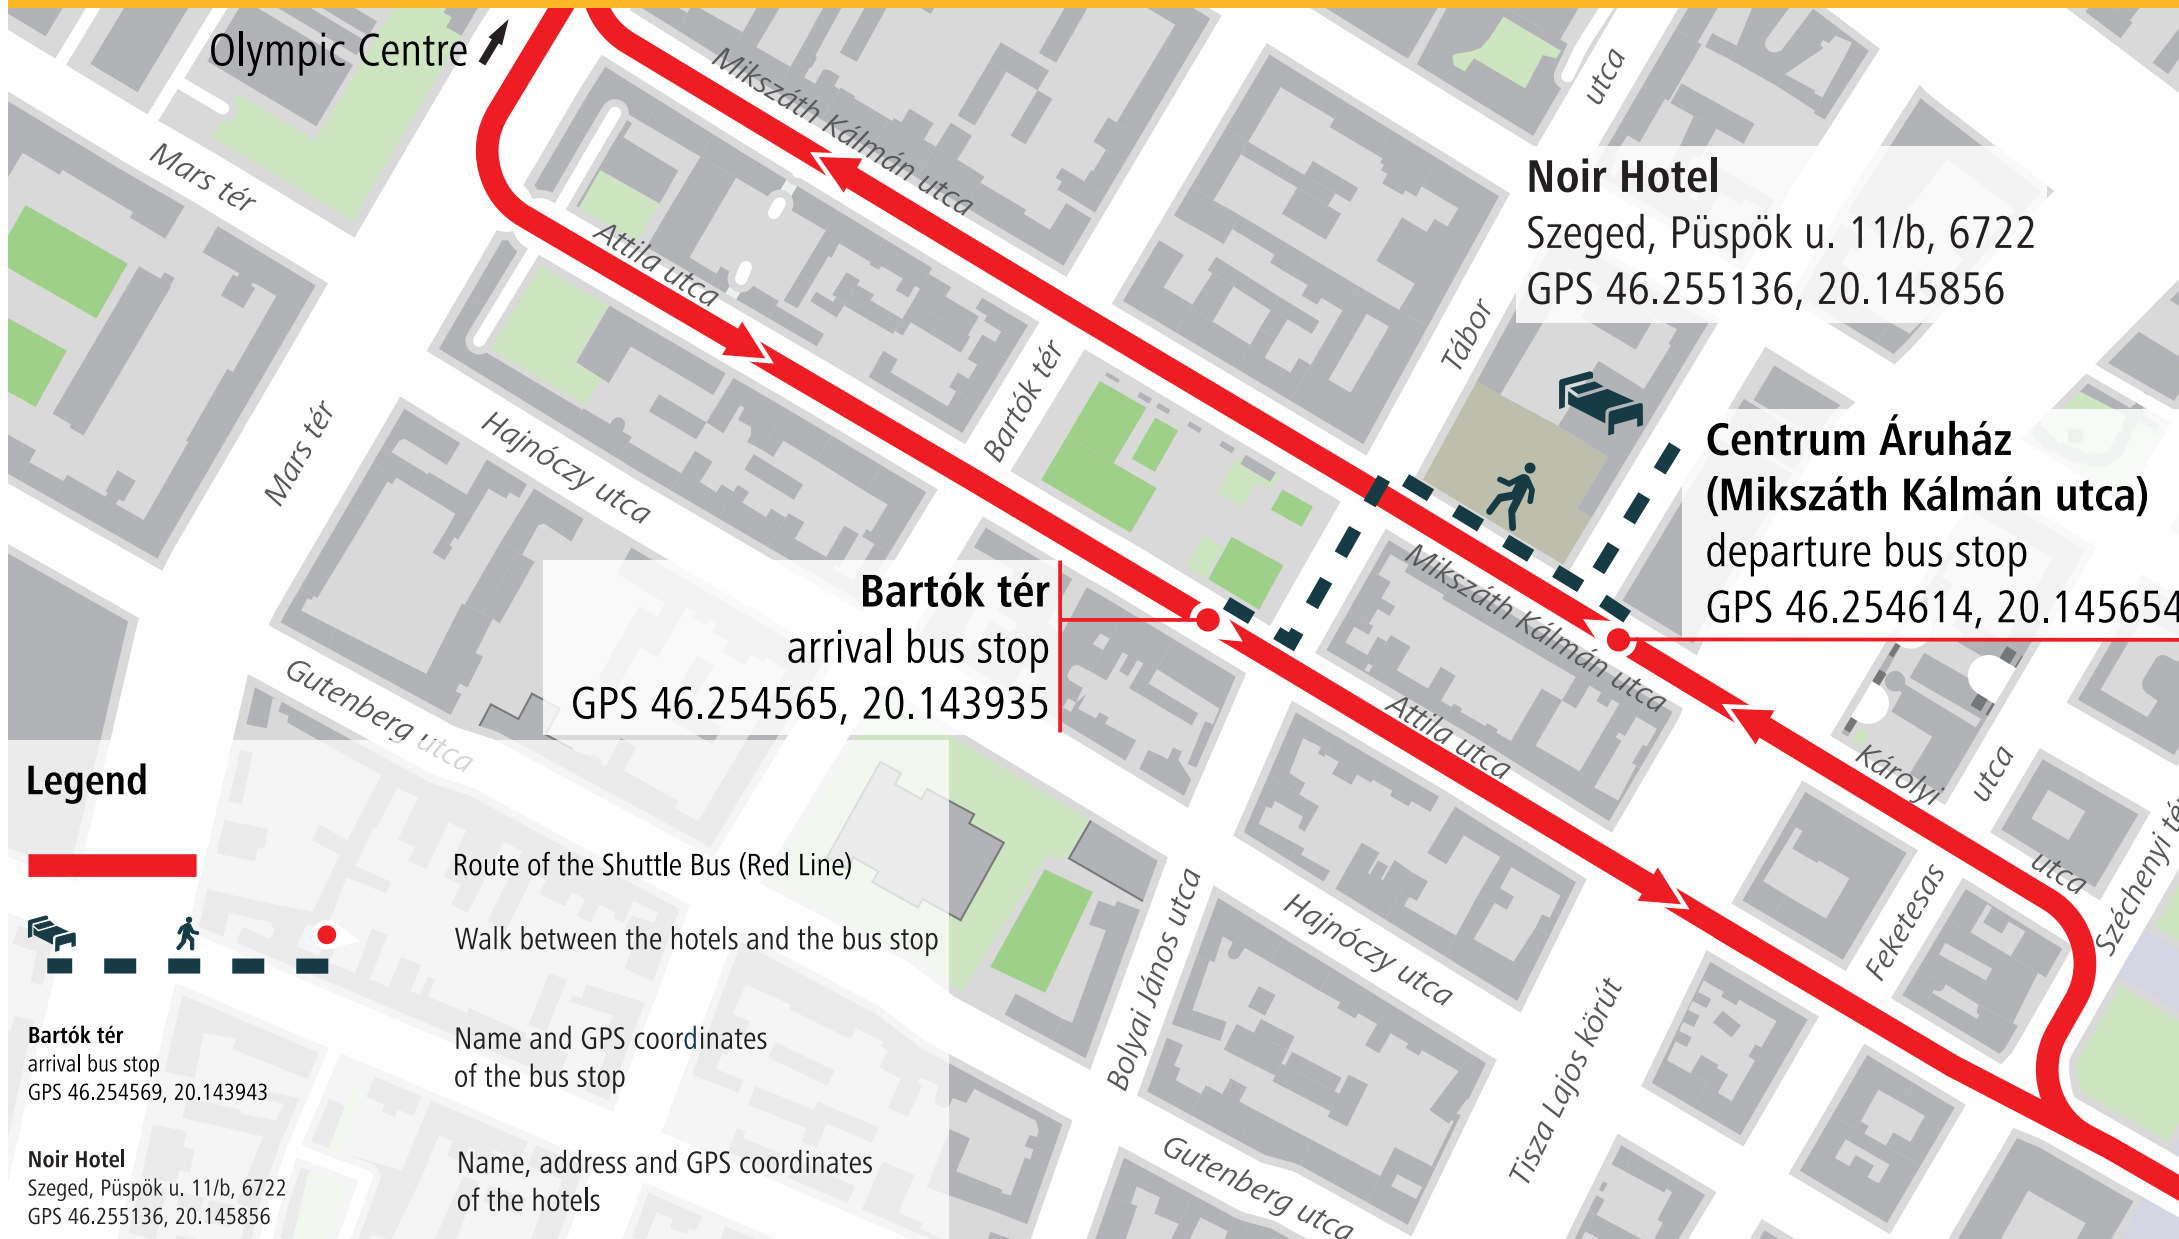

ICF CANOE SPRINT WORLD CUP
AND PARACANOE
WORLD CHAMPIONSHIPS

Legend

Route of the Shuttle Bus (Red Line)

Walk between the hotels and the bus stop

Széchenyi tér
arrival bus stop GPS 46.252609, 20.148688
departure bus stop GPS 46.252751, 20.148510

Name and GPS coordinates
of the bus stop

Mozart Hotel
Szeged, Oskola u. 16, 6720
GPS 46.250130, 20.149471

Name, address and GPS coordinates
of the hotels

WALKING ROUTE MAP – HOTEL NOIR

ICF CANOE SPRINT WORLD CUP
AND PARACANOE
WORLD CHAMPIONSHIPS

Noir Hotel
Szeged, Püspök u. 11/b, 6722
GPS 46.255136, 20.145856

**Centrum Áruház
(Mikszáth Kálmán utca)**
departure bus stop
GPS 46.254614, 20.145654

Bartók tér
arrival bus stop
GPS 46.254565, 20.143935

WALKING ROUTE MAP – HOTEL TISZA ALFA

ICF CANOE SPRINT WORLD CUP
AND PARACANOE
WORLD CHAMPIONSHIPS

Legend

Route of the Shuttle Bus (Red Line)

Walk between the hotels and the bus stop

Damjanich utca
arrival bus stop
GPS 46.262268, 20.135923