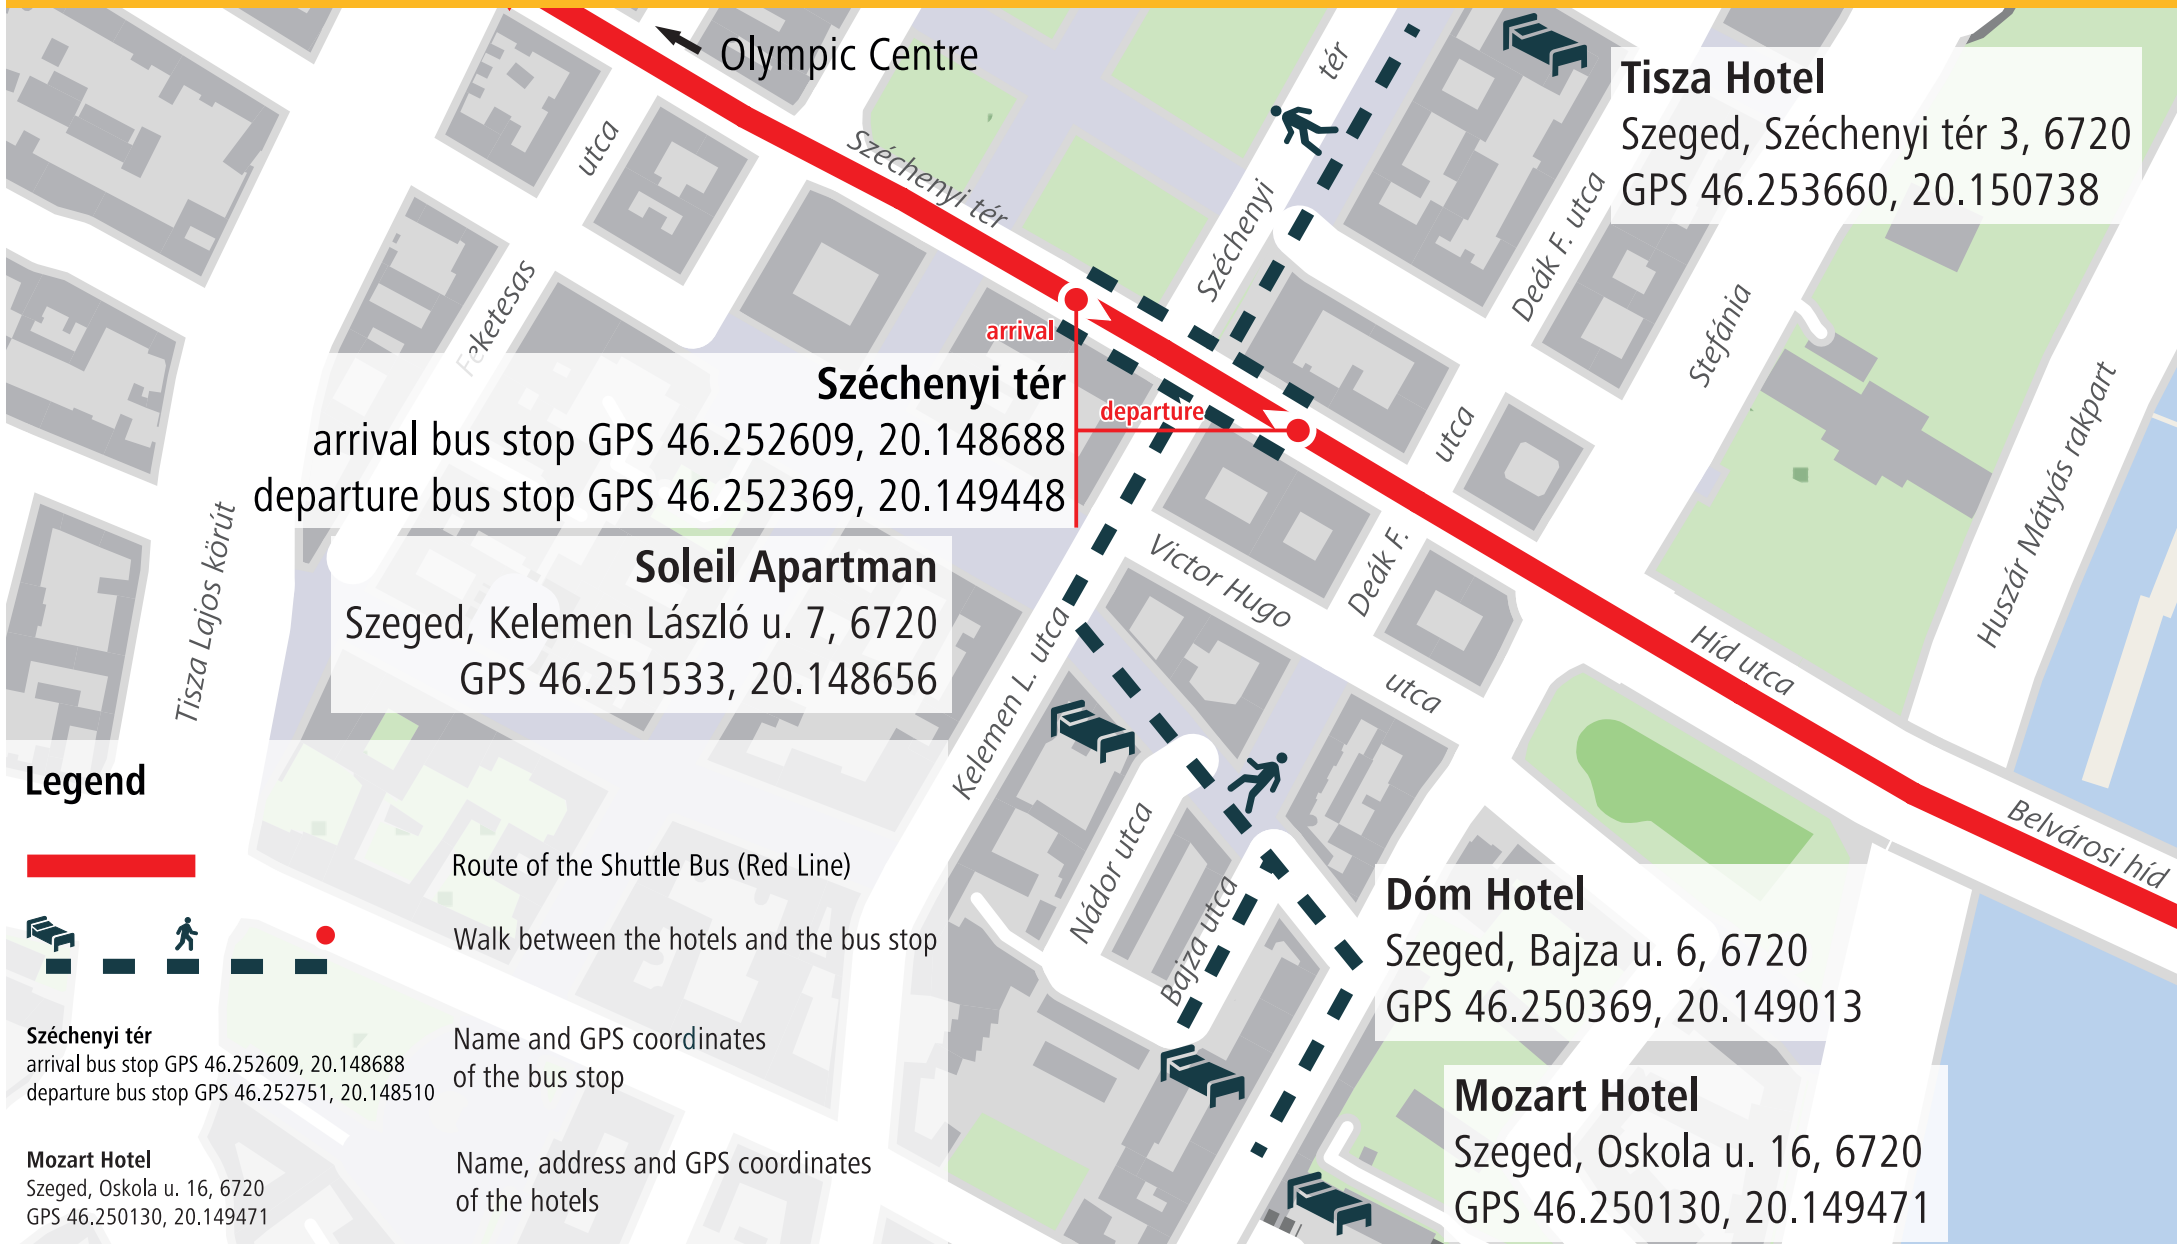

Olympic Centre

Belvárosi híd

Közép Kikötő sor

Szent-Györgyi Albert utca

Pillich Kálmán u.

Népkert sor

Jankovich utca

Pécskai utca

ICF CANOE SPRINT WORLD CUP
AND PARACANOE
WORLD CHAMPIONSHIPS

Legend

Route of the Shuttle Bus (Red Line)

Walk between the hotels and the bus stop

Széchenyi tér
arrival bus stop GPS 46.252609, 20.148688
departure bus stop GPS 46.252751, 20.148510

Name and GPS coordinates
of the bus stop

Mozart Hotel
Szeged, Oskola u. 16, 6720
GPS 46.250130, 20.149471

Name, address and GPS coordinates
of the hotels

WALKING ROUTE MAP – HOTEL NOIR

ICF CANOE SPRINT WORLD CUP
AND PARACANOE
WORLD CHAMPIONSHIPS

WALKING ROUTE MAP – HOTEL TISZA ALFA

ICF CANOE SPRINT WORLD CUP
AND PARACANOE
WORLD CHAMPIONSHIPS

Legend

Route of the Shuttle Bus (Red Line)

Walk between the hotels and the bus stop

Damjanich utca
arrival bus stop
GPS 46.262268, 20.135923