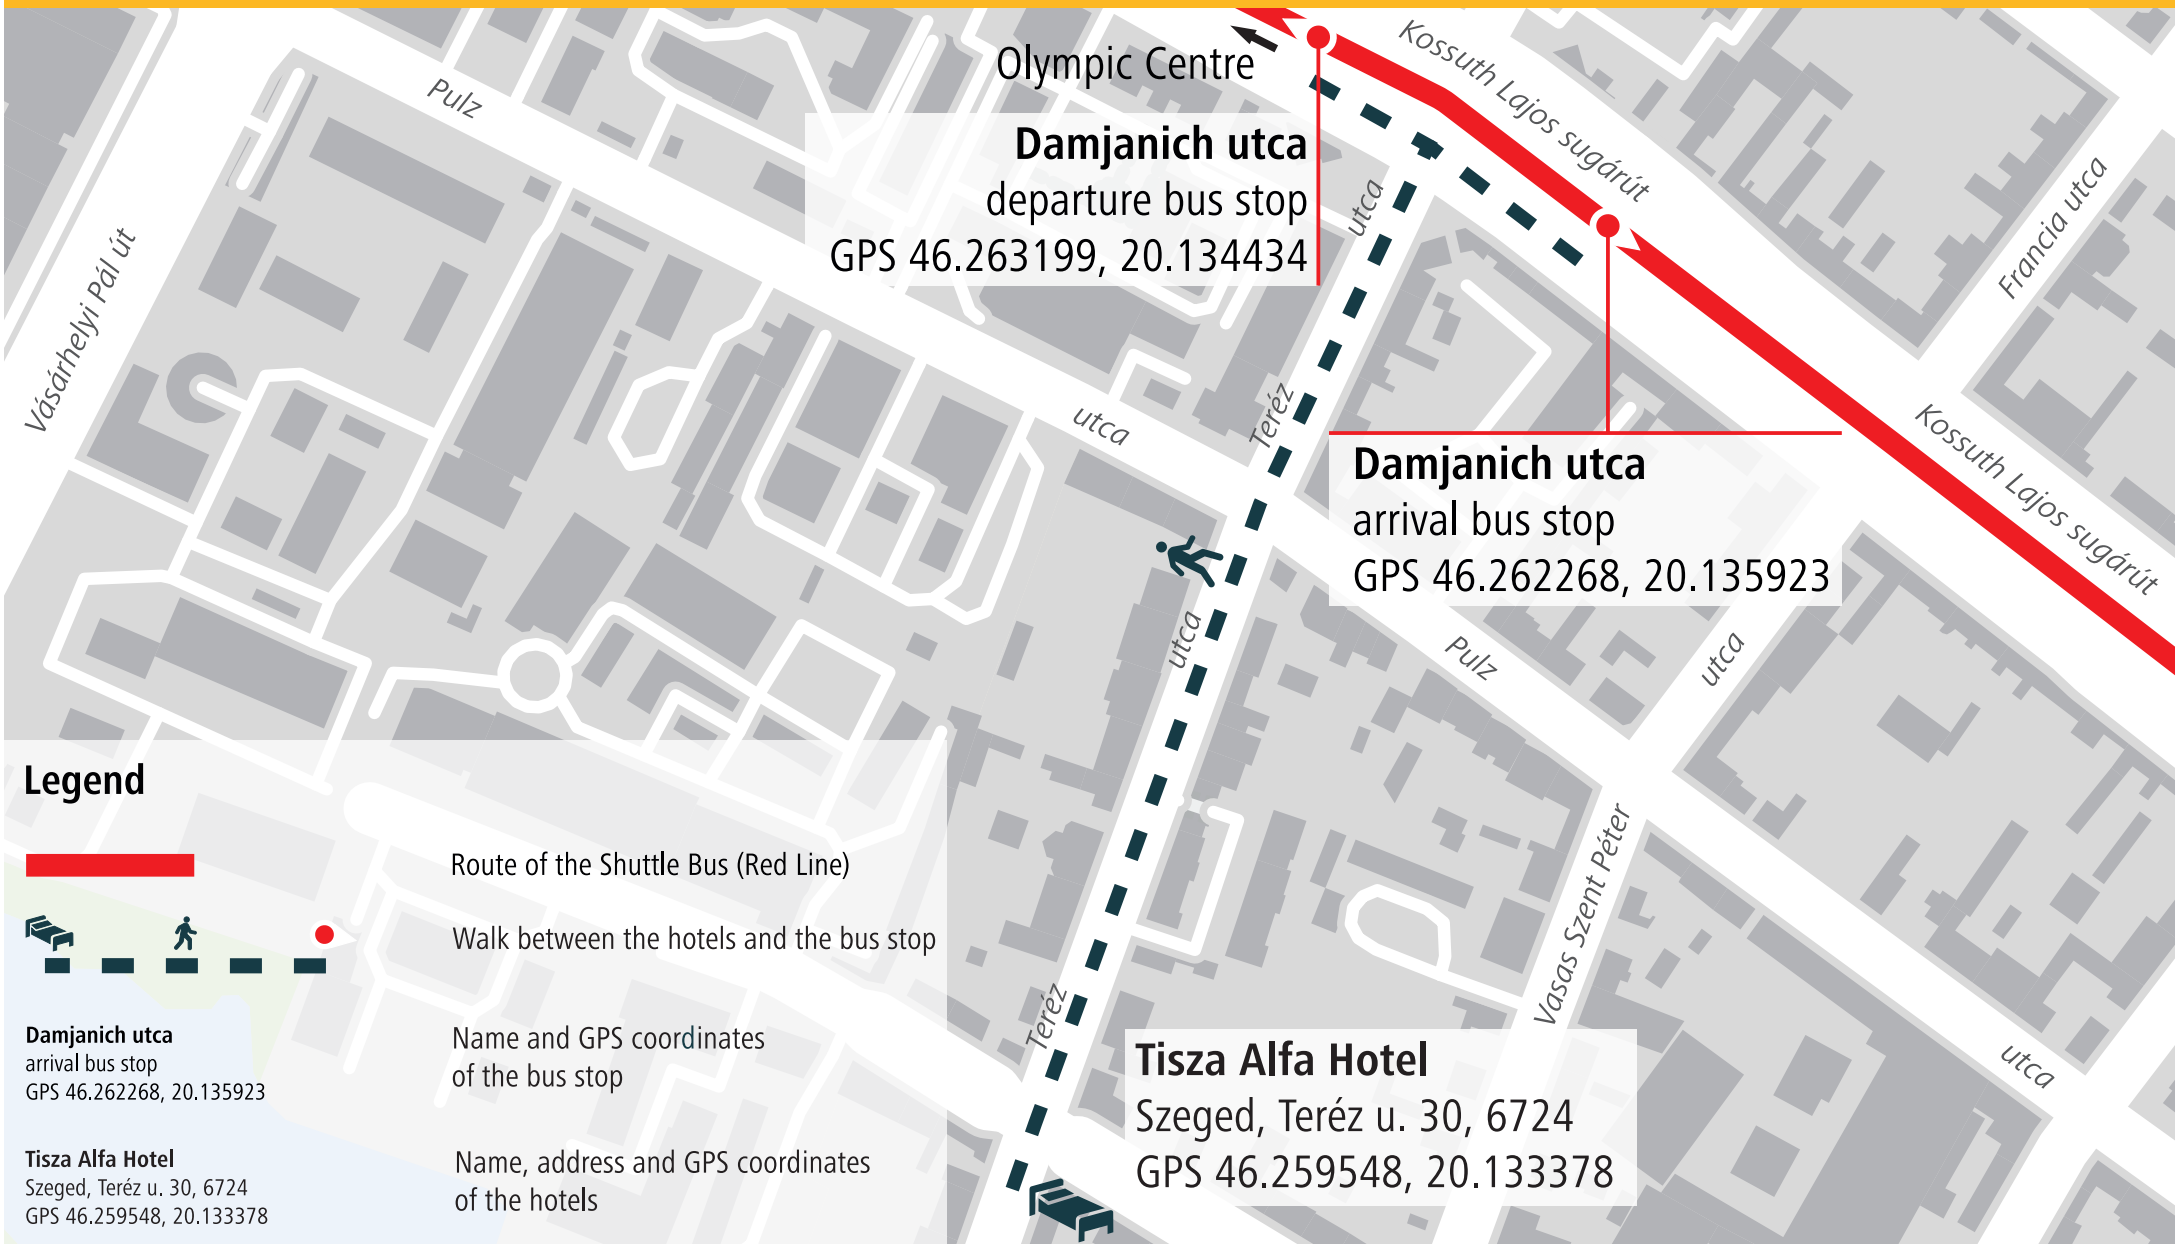

Name and GPS coordinates
of the bus stop

Mozart Hotel
Szeged, Oskola u. 16, 6720
GPS 46.250130, 20.149471

Name, address and GPS coordinates
of the hotels

WALKING ROUTE MAP – HOTEL NOIR

ICF CANOE SPRINT WORLD CUP
AND PARACANOE
WORLD CHAMPIONSHIPS

Noir Hotel
Szeged, Püspök u. 11/b, 6722
GPS 46.255136, 20.145856

**Centrum Áruház
(Mikszáth Kálmán utca)**
departure bus stop
GPS 46.254614, 20.145654

Bartók tér
arrival bus stop
GPS 46.254565, 20.143935

- Legend**
- Route of the Shuttle Bus (Red Line)
 - Walk between the hotels and the bus stop
 - Name and GPS coordinates of the bus stop
 - Name, address and GPS coordinates of the hotels
- Bartók tér**
arrival bus stop
GPS 46.254569, 20.143943
- Noir Hotel**
Szeged, Püspök u. 11/b, 6722
GPS 46.255136, 20.145856

WALKING ROUTE MAP – HOTEL TISZA ALFA

ICF CANOE SPRINT WORLD CUP
AND PARACANOE
WORLD CHAMPIONSHIPS

Legend

Route of the Shuttle Bus (Red Line)

Walk between the hotels and the bus stop

Damjanich utca
arrival bus stop
GPS 46.262268, 20.135923